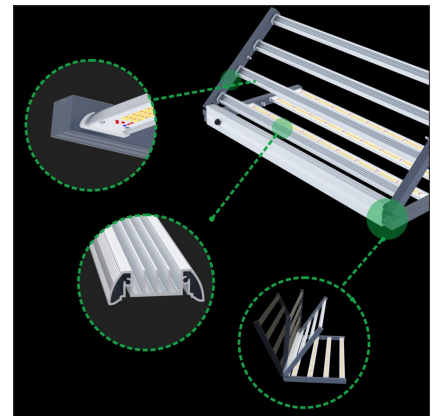

LED SN830 Pro

- ✓ Full spectrum/ UV/ IR can be controlled separately
- ✓ Tailored preset spectrum can better promote plant growth
- ✓ Foldable for easy handling
- ✓ Wide input voltage 120V-277V NCCS-
- ✓ RTU&0-10V control
- ✓ IP65 water resistant

Nominal Electrical Ac Input*

UV/IR Separated Control
UV facilitates photosynthesis & IR flowering

Unique Design chip enhances circuit protection & anti-static interference

PPFD(umol/m ² /s) - - Height 30cm(12")							
520	674	744	715	743	795	679	510
777	1069	1164	1172	1190	1173	1023	830
972	1255	1361	1388	1389	1386	1235	913
972	1287	1415	1429	1440	1419	1267	947
965	1237	1365	1380	1392	1388	1253	941
865	1156	1276	1291	1306	1289	1179	894
739	917	1055	1015	1041	1046	936	685
455	577	636	676	649	628	592	466

Specifications

Product Model	LED SN830 Pro
Product code	80.01.0319
Input power	830W
Dimming	30%~100%
Input voltage	AC 120V-277V
Light output PPF	2410 $\mu\text{mol/s}$
Efficiency	2.90 $\mu\text{mol/J}$
Input frequency	50/60Hz
Light distribution	120°
Mounting height	8" - 24" (20-60cm) above canopy
Operating temperature	0°C~35°C
Operating humidity	0~95%
Power factor	≥ 0.97
Total harmonic distortion	< 15%
Requirement of installment	Comply with DLC/ETL/CE/EAC certificate
Lifetime L90	$\geq 50,000\text{hrs}$
IP rating	IP65
Product dimensions	1135x1110x60mm
Product weight	10.2KG
Packing dimensions	1160x140x620mm
Gross weight	13.3KG
AU & NZ Warranty	2 years extended warranty (1 year standard + 1 year limited)
Loading Quantity	20GP: 294 Cartons 40HQ: 692 Cartons 40GP: 614 Cartons