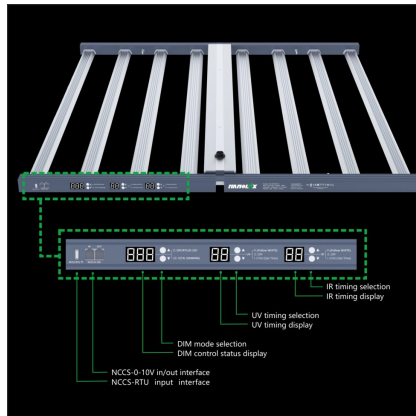

LED SN830 Pro

- ✓ Full spectrum/ UV/ IR can be controlled separately
- ✓ Tailored preset spectrum can better promote plant growth
- ✓ Foldable for easy handling
- ✓ Wide input voltage 120V-277V NCCS-
- ✓ RTU&0-10V control
- ✓ IP65 water resistant

Nominal Electrical Ac Input*

UV/IR Separated Control
UV facilitates photosynthesis & IR flowering

Unique Design chip enhances circuit protection & anti-static interference

PPFD(umol/m ² /s) - - Height 30cm(12")							
520	674	744	715	743	795	679	510
777	1069	1164	1172	1190	1173	1023	830
972	1255	1361	1388	1389	1386	1235	913
972	1287	1415	1429	1440	1419	1267	947
965	1237	1365	1380	1392	1388	1253	941
865	1156	1276	1291	1306	1289	1179	894
739	917	1055	1015	1041	1046	936	685
455	577	636	676	649	628	592	466

PPFD(umol/m ² /s) - - Height 60cm(24")							
404	479	534	562	566	549	474	388
514	630	700	730	732	691	612	493
587	727	815	850	851	810	715	579
630	771	870	911	908	861	764	624
621	766	857	895	895	852	757	621
563	699	783	819	822	779	690	562
491	605	674	697	700	664	597	475
384	439	516	537	540	512	438	376

Specifications

Product Model	LED SN830 Pro
Product code	80.01.0319
Input power	830W
Dimming	30%~100%
Input voltage	AC 120V-277V
Light output PPF	2410 $\mu\text{mol/s}$
Efficiency	2.90 $\mu\text{mol/J}$
Input frequency	50/60Hz
Light distribution	120°
Mounting height	8" - 24" (20-60cm) above canopy
Operating temperature	0°C~35°C
Operating humidity	0~95%
Power factor	≥ 0.97
Total harmonic distortion	< 15%
Requirement of installment	Comply with DLC/ETL/CE/EAC certificate
Lifetime L90	$\geq 50,000\text{hrs}$
IP rating	IP65
Product dimensions	1135x1110x60mm
Product weight	10.2KG
Packing dimensions	1160x140x620mm
Gross weight	13.3KG
AU & NZ Warranty	2 years extended warranty (1 year standard + 1 year limited)
Loading Quantity	20GP: 294 Cartons 40HQ: 692 Cartons 40GP: 614 Cartons