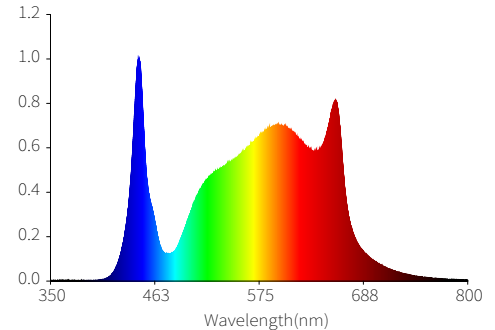

Specifications

Product Model	LED PAD720
Product code	80.01.0359
Light output PPF	2090 $\mu\text{mol/s}$
Efficiency	2.90 $\mu\text{mol/J}$
Dimming	240-1200W, OFF/RTU/0-10V
Input power	720W (AC240V)
Input voltage	AC 120V-277V
Input frequency	50/60Hz
Light distribution	120°
Mounting height	8" - 24" (20-60cm) above canopy
Operating temperature	0°C~35°C
Operating humidity	0~95%
Thermal management	Passive
Power factor	≥ 0.97
Total harmonic distortion	$\leq 15\%$
Requirement of installment	Comply with ETL/CE/EAC certificate
Lifetime L90	> 50,000hrs
IP rating	IP65
Product dimensions	1120x1100x48mm
Product weight	11.2KG
Packaging method	1PC/Carton (LED fixture with Driver)
Packing dimensions	1160x640x130mm
Gross weight	12.4KG
Loading Quantity	20GP: 300 Carton 40GP: 584 Carton 40HQ: 660 Carton
AU & NZ Warranty	2 years extended warranty (1 year standard + 1 year limited)
Region applied	USA, Canada, Australia, EU, Russia, etc.
Industry application	Greenhouse, indoor grow room, tent

Spectrum

Nominal Electrical Ac Input*

AC VOLTAGE	120V	208V	220V	240V	277V
AC Current	6.24A	3.49A	3.29A	3.00A	2.59A
AC Power	749W	725W	723W	720W	718W
Power Factor	0.99	0.99	0.99	0.98	0.98

* At 25°C (77°F) Ambient Temperature

World exclusive UVC sterilization module

Functions	UVC Tube	Life	Source	Noise	Model
Kills bacteria & viruses - removes odor - purifies air	9 watt Osram	6,000 hrs	UVC 275nm	36db	ASM-V1