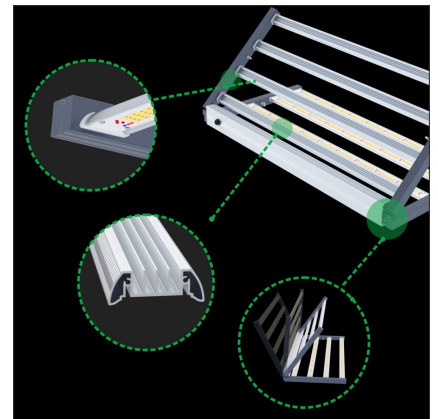

LED SN1000 Pro

- ✓ Full spectrum/ UV/ IR can be controlled separately
- ✓ Tailored preset spectrum can better promote plant growth
- ✓ Foldable for easy handling
- ✓ Wide input voltage 120V-277V NCCS-
- ✓ RTU&0-10V controll
- ✓ IP65 water resistant

Nominal Electrical Ac Input*

UV/IR Separated Control
UV facilitates photosynthesis & IR flowering

Unique Design chip enhances circuit protection & anti-static interference

PPFD(umol/m ² /s)---Height 30cm(12")							
533	869	1041	1092	1076	1014	824	502
732	1202	1426	1479	1449	1343	1113	679
822	1322	1572	1622	1593	1487	1228	763
793	1281	1535	1595	1568	1461	1219	757
820	1282	1552	1607	1575	1480	1238	798
799	1320	1570	1629	1601	1501	1261	761
732	1201	1437	1482	1445	1351	1132	725
556	877	1038	1058	1025	965	797	522

Specifications

Product Model	LED SN1000 Pro
Product code	80.01.0352
Input power	1000W
Dimming	30%~100%
Input voltage	AC 120V-277V
Light output PPF	2900 $\mu\text{mol/s}$
Efficiency	2.9 $\mu\text{mol/J}$
Input frequency	50/60Hz
Light distribution	120°
Mounting height	8" - 24" (20-60cm) above canopy
Operating temperature	0°C~35°C
Operating humidity	0~95%
Power factor	≥ 0.97
Total harmonic distortion	< 15%
Requirement of installment	Comply with ETL/CE/EAC certificate
Lifetime L90	> 50,000hrs
IP rating	IP65
Product dimensions	1135x1110x60mm
Product weight	12.6KG
Packing dimensions	1160x140x620mm
Gross weight	15.0KG
AU & NZ Warranty	2 years extended warranty (1 year standard + 1 year limited)
Loading Quantity	20GP: 294 Cartons 40HQ: 692 Cartons 40GP: 614 Cartons