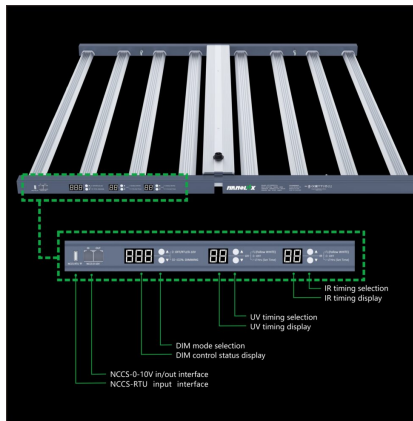

LED SN1000 Pro

- ✓ Full spectrum/ UV/ IR can be controlled separately
- ✓ Tailored preset spectrum can better promote plant growth
- ✓ Foldable for easy handling
- ✓ Wide input voltage 120V-277V NCCS-
- ✓ RTU&0-10V controll
- ✓ IP65 water resistant

Nominal Electrical Ac Input*

UV/IR Separated Control
UV facilitates photosynthesis & IR flowering

Unique Design chip enhances circuit protection & anti-static interference

PPFD(umol/m ² /s)---Height 30cm(12")							
533	869	1041	1092	1076	1014	824	502
732	1202	1426	1479	1449	1343	1113	679
822	1322	1572	1622	1593	1487	1228	763
793	1281	1535	1595	1568	1461	1219	757
820	1282	1552	1607	1575	1480	1238	798
799	1320	1570	1629	1601	1501	1261	761
732	1201	1437	1482	1445	1351	1132	725
556	877	1038	1058	1025	965	797	522

Specifications

Product Model	LED SN1000 Pro
Product code	80.01.0352
Input power	1000W
Dimming	30%~100%
Input voltage	AC 120V-277V
Light output PPF	2900 $\mu\text{mol/s}$
Efficiency	2.9 $\mu\text{mol/J}$
Input frequency	50/60Hz
Light distribution	120°
Mounting height	8" - 24" (20-60cm) above canopy
Operating temperature	0°C~35°C
Operating humidity	0~95%
Power factor	≥ 0.97
Total harmonic distortion	< 15%
Requirement of installment	Comply with ETL/CE/EAC certificate
Lifetime L90	> 50,000hrs
IP rating	IP65
Product dimensions	1135x1110x60mm
Product weight	12.6KG
Packing dimensions	1160x140x620mm
Gross weight	15.0KG
AU & NZ Warranty	2 years extended warranty (1 year standard + 1 year limited)
Loading Quantity	20GP: 294 Cartons 40HQ: 692 Cartons 40GP: 614 Cartons