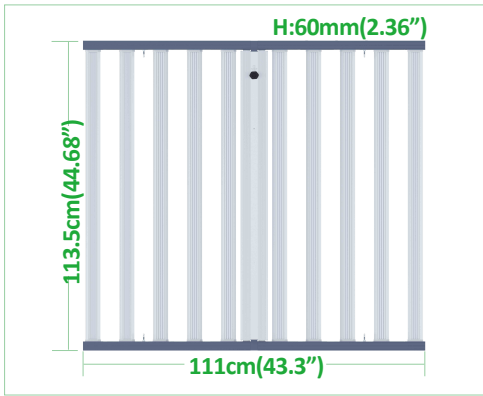

LED SN1000 Pro

- ✓ Full spectrum/ UV/ IR can be controlled separately
- ✓ Tailored preset spectrum can better promote plant growth
- ✓ Foldable for easy handling
- ✓ Wide input voltage 120V-277V NCCS-
- ✓ RTU&0-10V controll
- ✓ IP65 water resistant

Nominal Electrical Ac Input*

UV/IR Separated Control
UV facilitates photosynthesis & IR flowering

Unique Design chip enhances circuit protection & anti-static interference

PPFD(umol/m ² /s)---Height 30cm(12")							
533	869	1041	1092	1076	1014	824	502
732	1202	1426	1479	1449	1343	1113	679
822	1322	1572	1622	1593	1487	1228	763
793	1281	1535	1595	1568	1461	1219	757
820	1282	1552	1607	1575	1480	1238	798
799	1320	1570	1629	1601	1501	1261	761
732	1201	1437	1482	1445	1351	1132	725
556	877	1038	1058	1025	965	797	522

PPFD(umol/m ² /s)---Height 60cm(24")							
434	562	661	706	707	657	560	442
529	696	820	877	866	802	678	551
601	785	922	988	982	908	775	599
620	821	965	1036	1027	949	821	625
638	819	965	1030	1023	949	818	635
610	794	929	986	981	908	765	589
545	711	822	869	872	809	690	528
448	567	665	714	702	656	556	435

Specifications

Product Model	LED SN1000 Pro
Product code	80.01.0352
Input power	1000W
Dimming	30%~100%
Input voltage	AC 120V-277V
Light output PPF	2900 $\mu\text{mol/s}$
Efficiency	2.9 $\mu\text{mol/J}$
Input frequency	50/60Hz
Light distribution	120°
Mounting height	8" - 24" (20-60cm) above canopy
Operating temperature	0°C~35°C
Operating humidity	0~95%
Power factor	≥ 0.97
Total harmonic distortion	< 15%
Requirement of installment	Comply with ETL/CE/EAC certificate
Lifetime L90	> 50,000hrs
IP rating	IP65
Product dimensions	1135x1110x60mm
Product weight	12.6KG
Packing dimensions	1160x140x620mm
Gross weight	15.0KG
AU & NZ Warranty	2 years extended warranty (1 year standard + 1 year limited)
Loading Quantity	20GP: 294 Cartons 40HQ: 692 Cartons 40GP: 614 Cartons